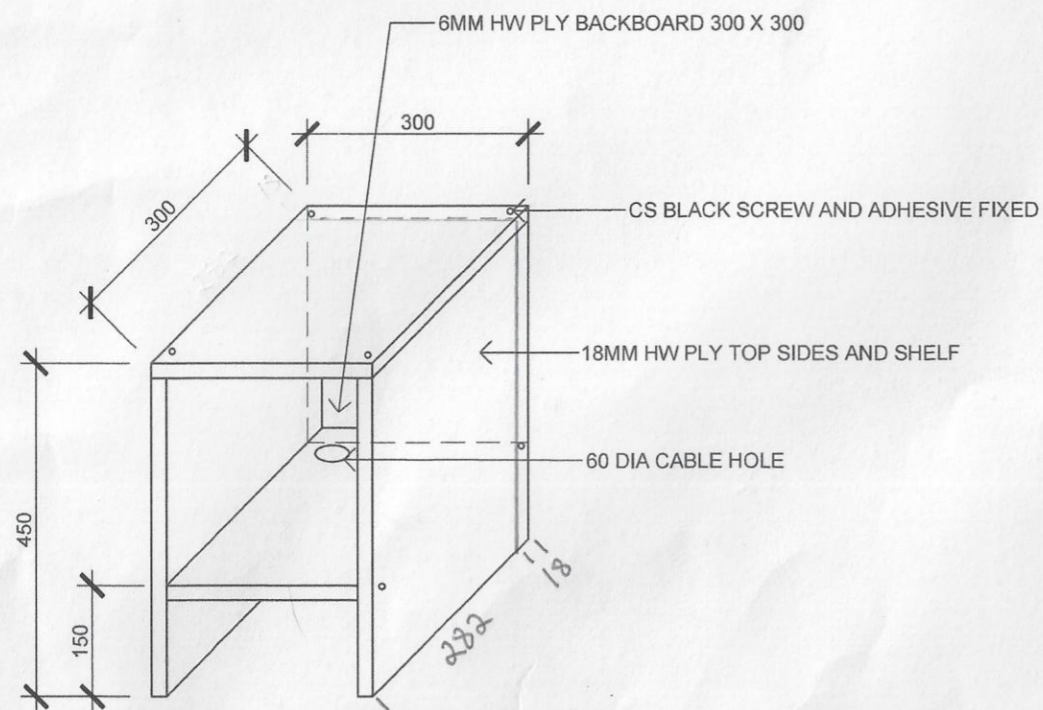

TV AND VERANDAH LOUNGE BENCH X 4

BEDSIDE TABLE X 18
14-11-25

ISOMETRIC VIEWS 1:10
Gaboon Marine Plywood
 ALL IN ~~HARDWOOD PLY TUNG~~
~~OIL SEALED~~
 18mm 2440 x 1220
 Poly clear Lacquer

Cabinet Decor

A.D.O ARCHITECTS DESIGN OFFICE 54 GLASSHOUSE ROAD COLLINGWOOD VIC 3066 T 0411416848 E AIDANHALLORAN.ADO@GMAIL.COM	NOTES DIMENSIONS ARE TO STRUCTURE UNLESS OTHERWISE NOTED THE CONTRACTOR SHALL VERIFY ALL QUANTITIES, DIMENSIONS & LEVELS ON SITE PRIOR TO COMMENCEMENT OF WORK OR PREPARATION OF SHOP DRAWINGS. ALL MATERIALS & WORKMANSHIP SHALL CONFORM TO THE AUSTRALIAN STANDARDS, THE NCC AND LOCAL COUNCIL REQUIREMENTS. ITN ARCHITECTS INTERNATIONAL PTY LTD RETAINS ALL MORAL & COPY RIGHTS.	PROJECT TEAM CLIENT	REVISION SCHEDULE NO. DESCRIPTION DATE	PROJECT CONTINENTAL HOUSE 9 LONE PINE GROVE HEPBURN SPRINGS	ISSUE 3-10-25 PHASE CONCEPT SCALE 1:10 @ A3 DIR AH BY: AH REV	PLY FURNITURE DETAILS