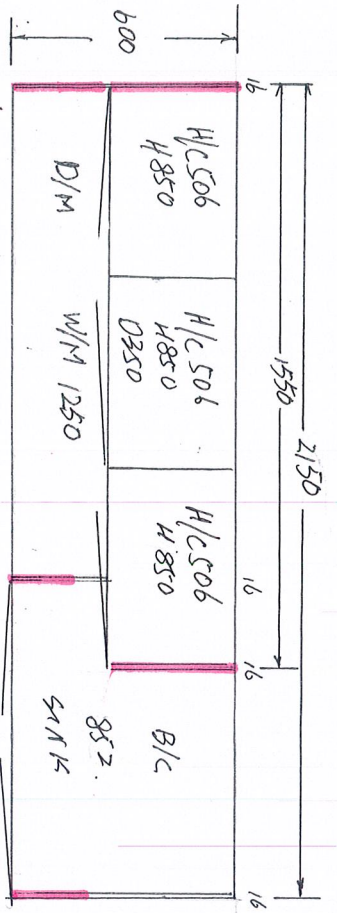

# Laundry

Client: NIK. HU

- 1) Door. Colour: Polyester. Paper. White. Matt Finger Pull.
- 2) Benchtop. Colour: young white
- 3) High cabinet under. Panel. & Hanging
- 4) Hardware. blum.
- 5) SINK.