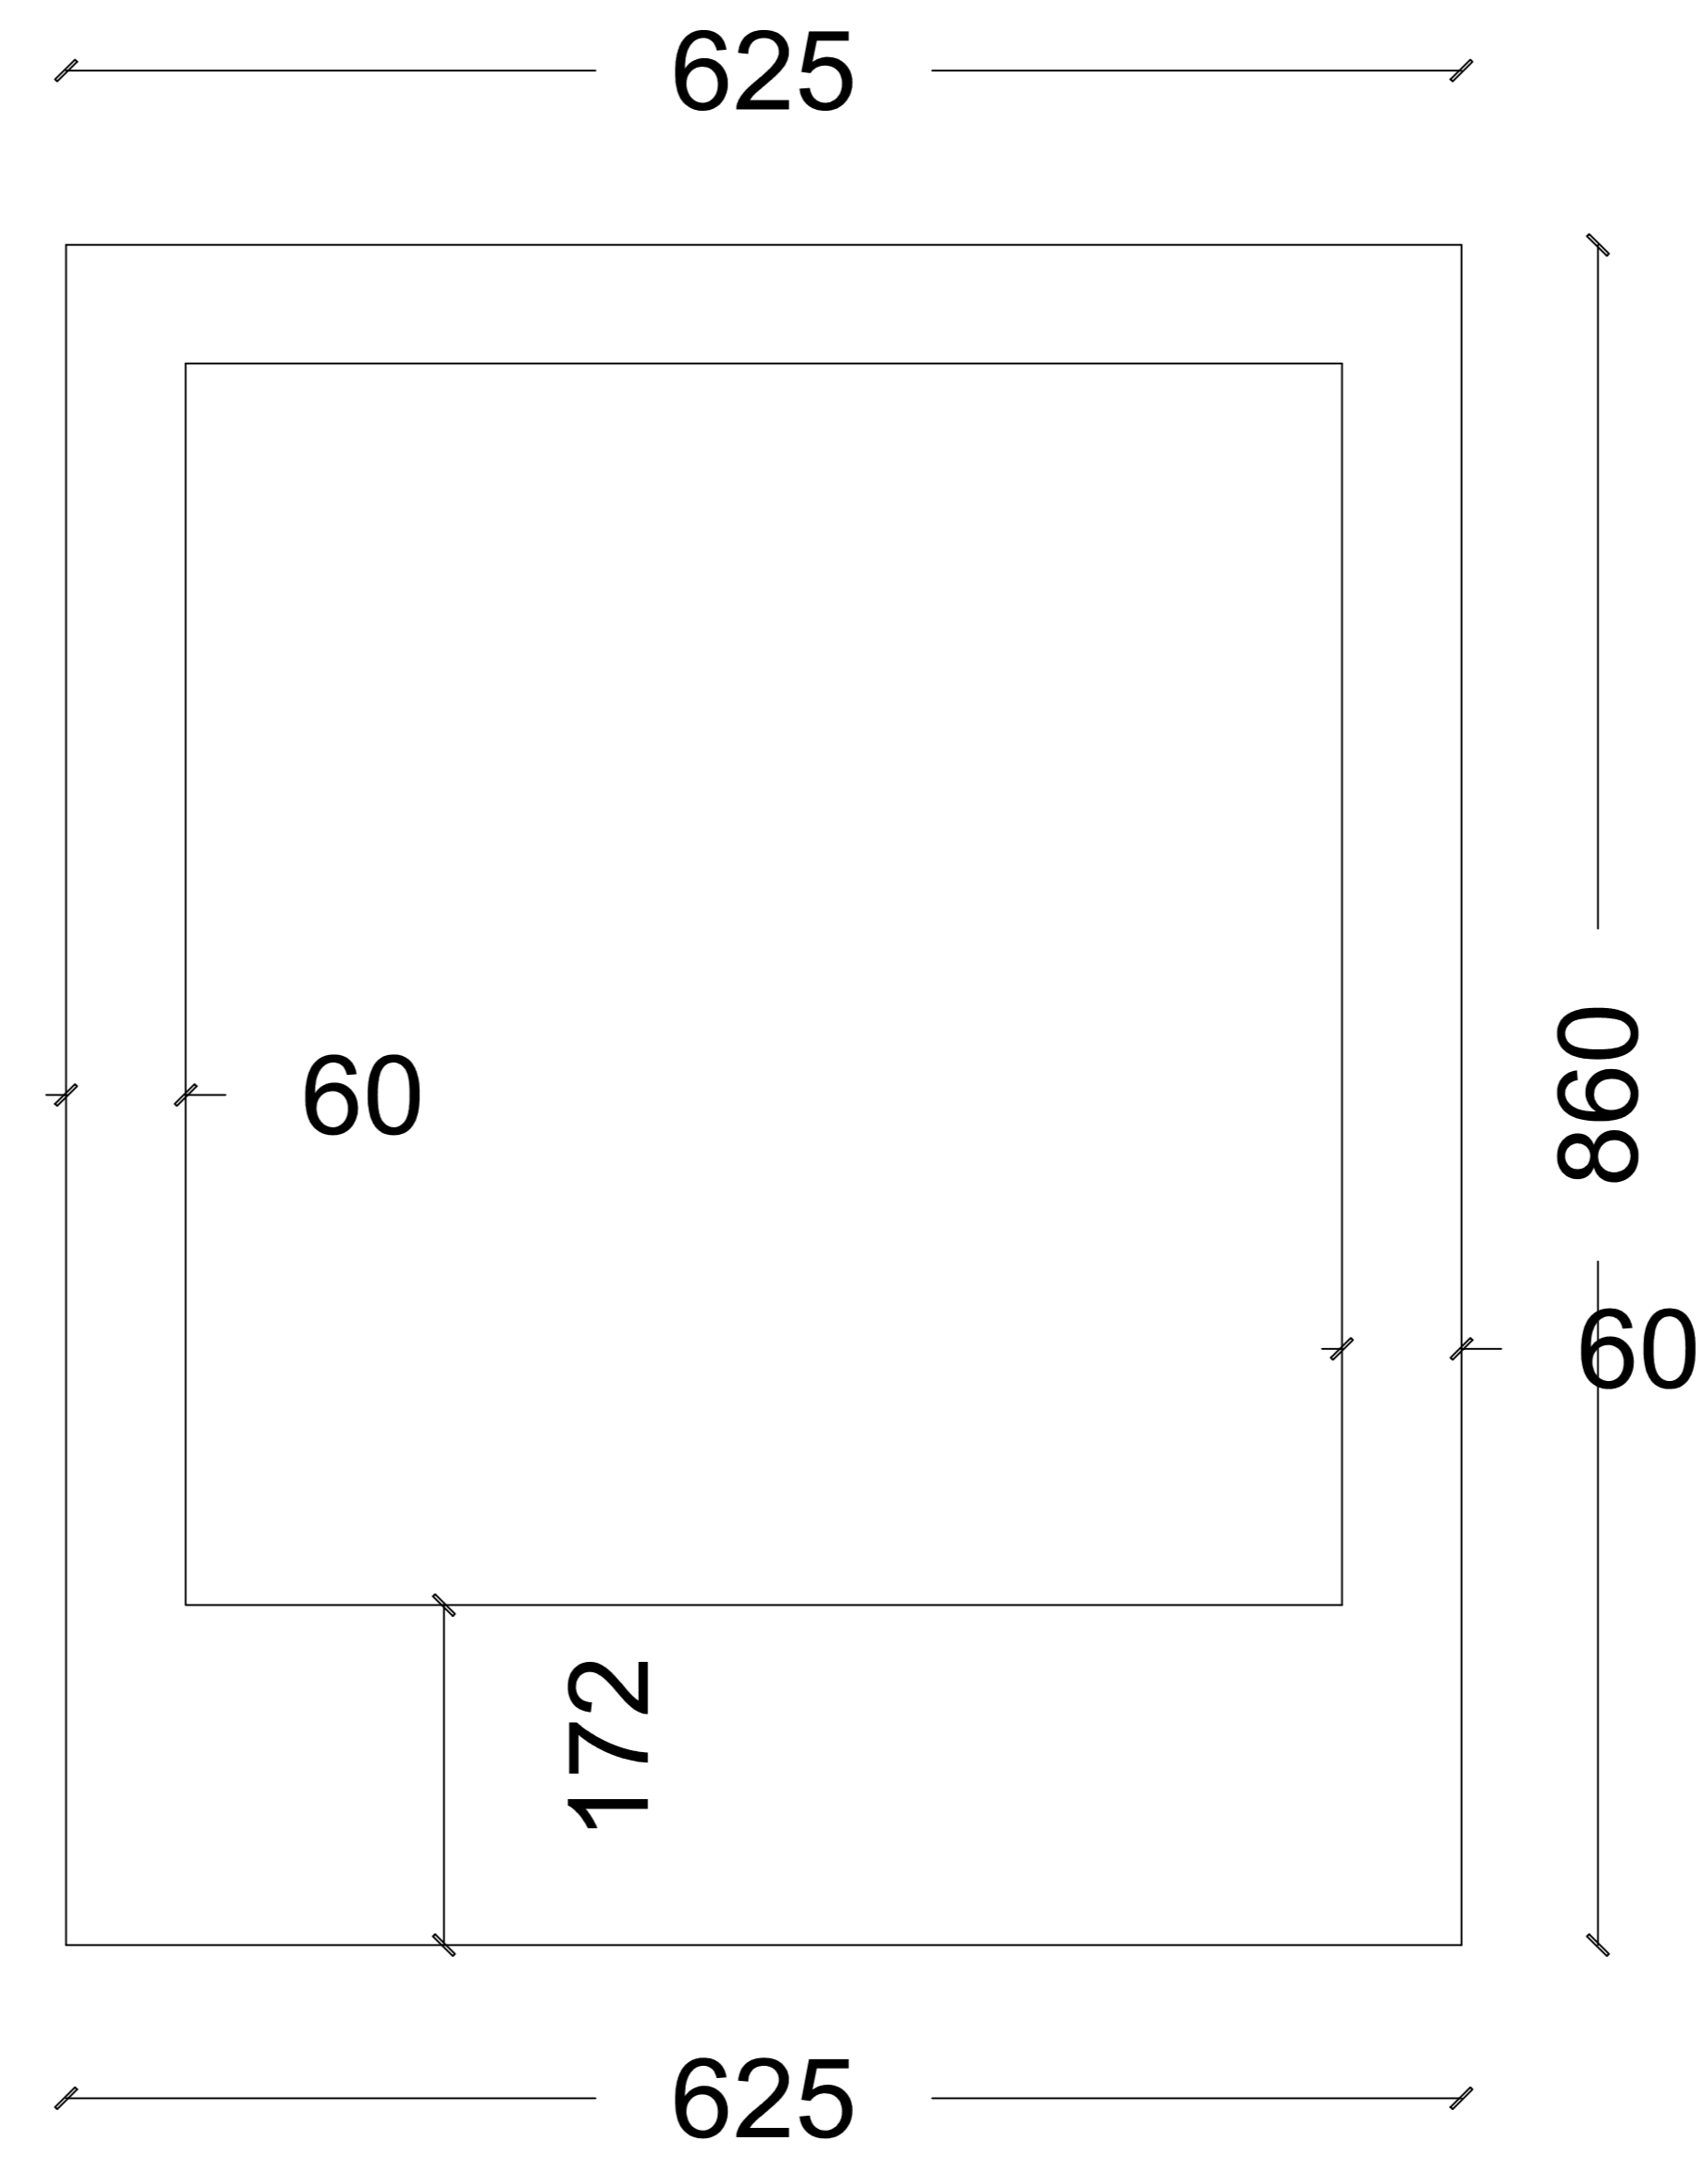

4 panels white mdf 18mm  
additional panels-panel# 11

8 panels white mdf 18mm  
panel#6

2 panels white mdf 18mm  
panel#5

8 panels white mdf 18mm  
Panels#4

Cabinet side panel cutout details  
Cab# 6, Drawer cab#1

1 panel white mdf 18mm -panel#3