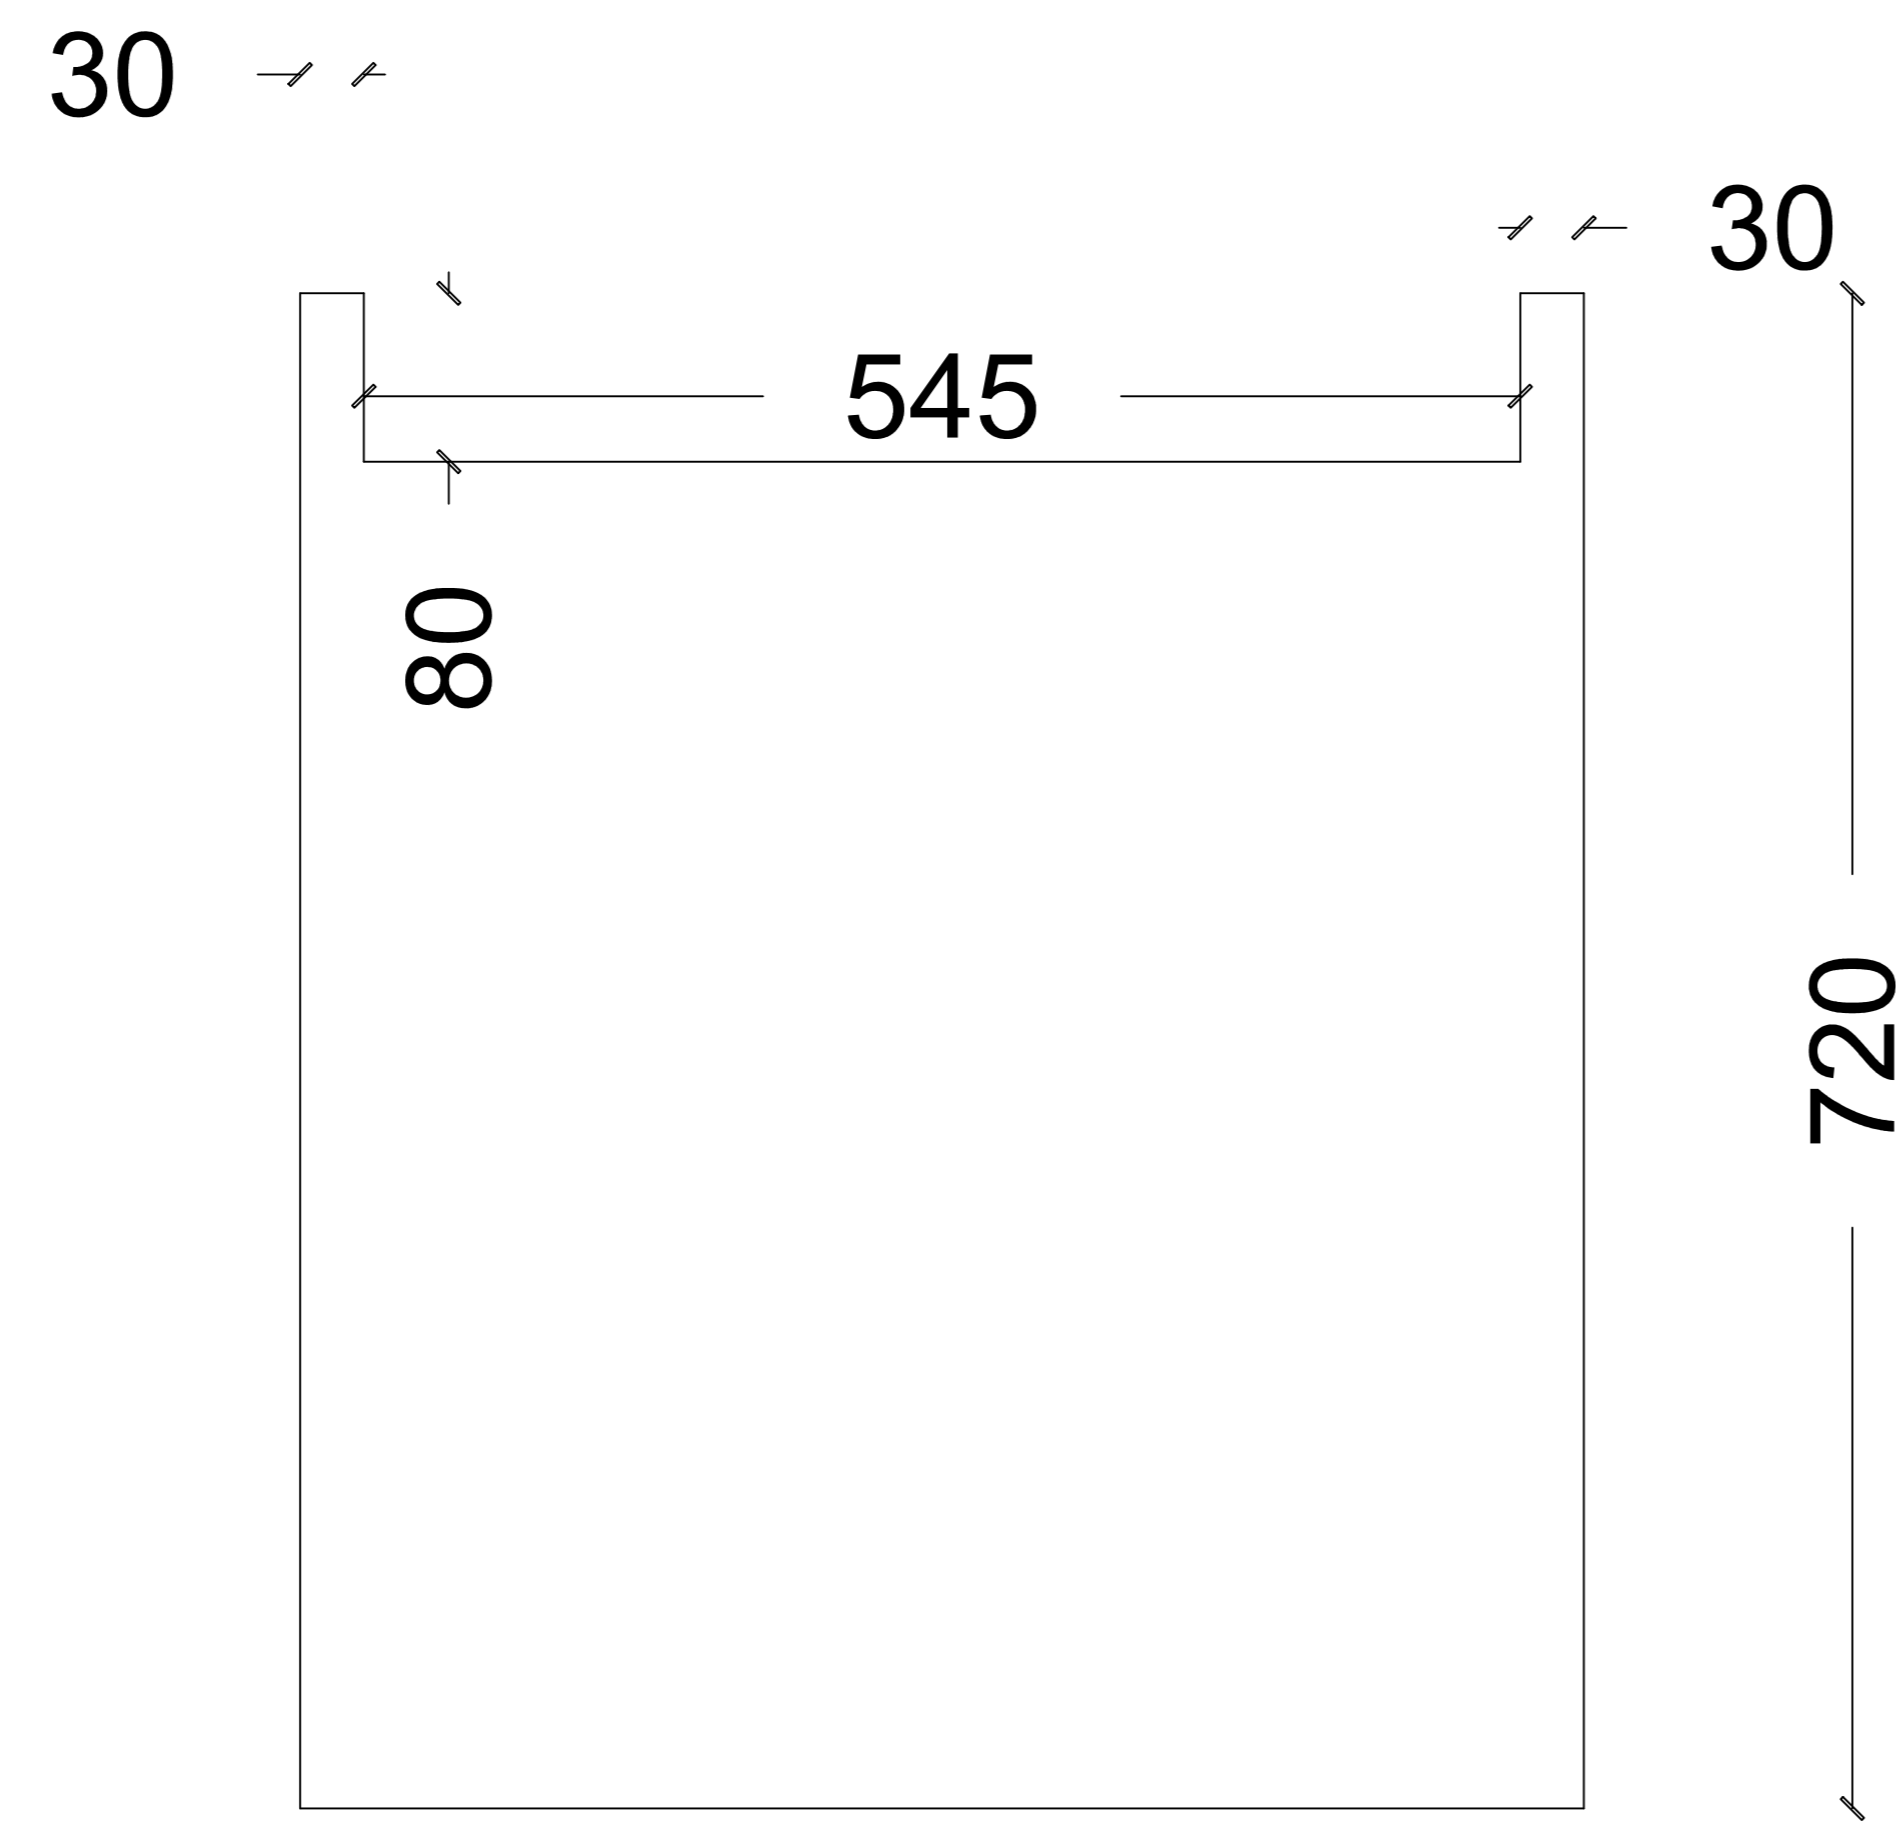

4 panels white mdf 18mm  
additional panels-panel# 11

8 panels white mdf 18mm  
panel#6

2 panels white mdf 18mm  
panel#5

8 panels white mdf 18mm  
Panels#4

Cabinet side panel cutout details  
Cab# 6, Drawer cab#1

1 panel white mdf 18mm -panel#3