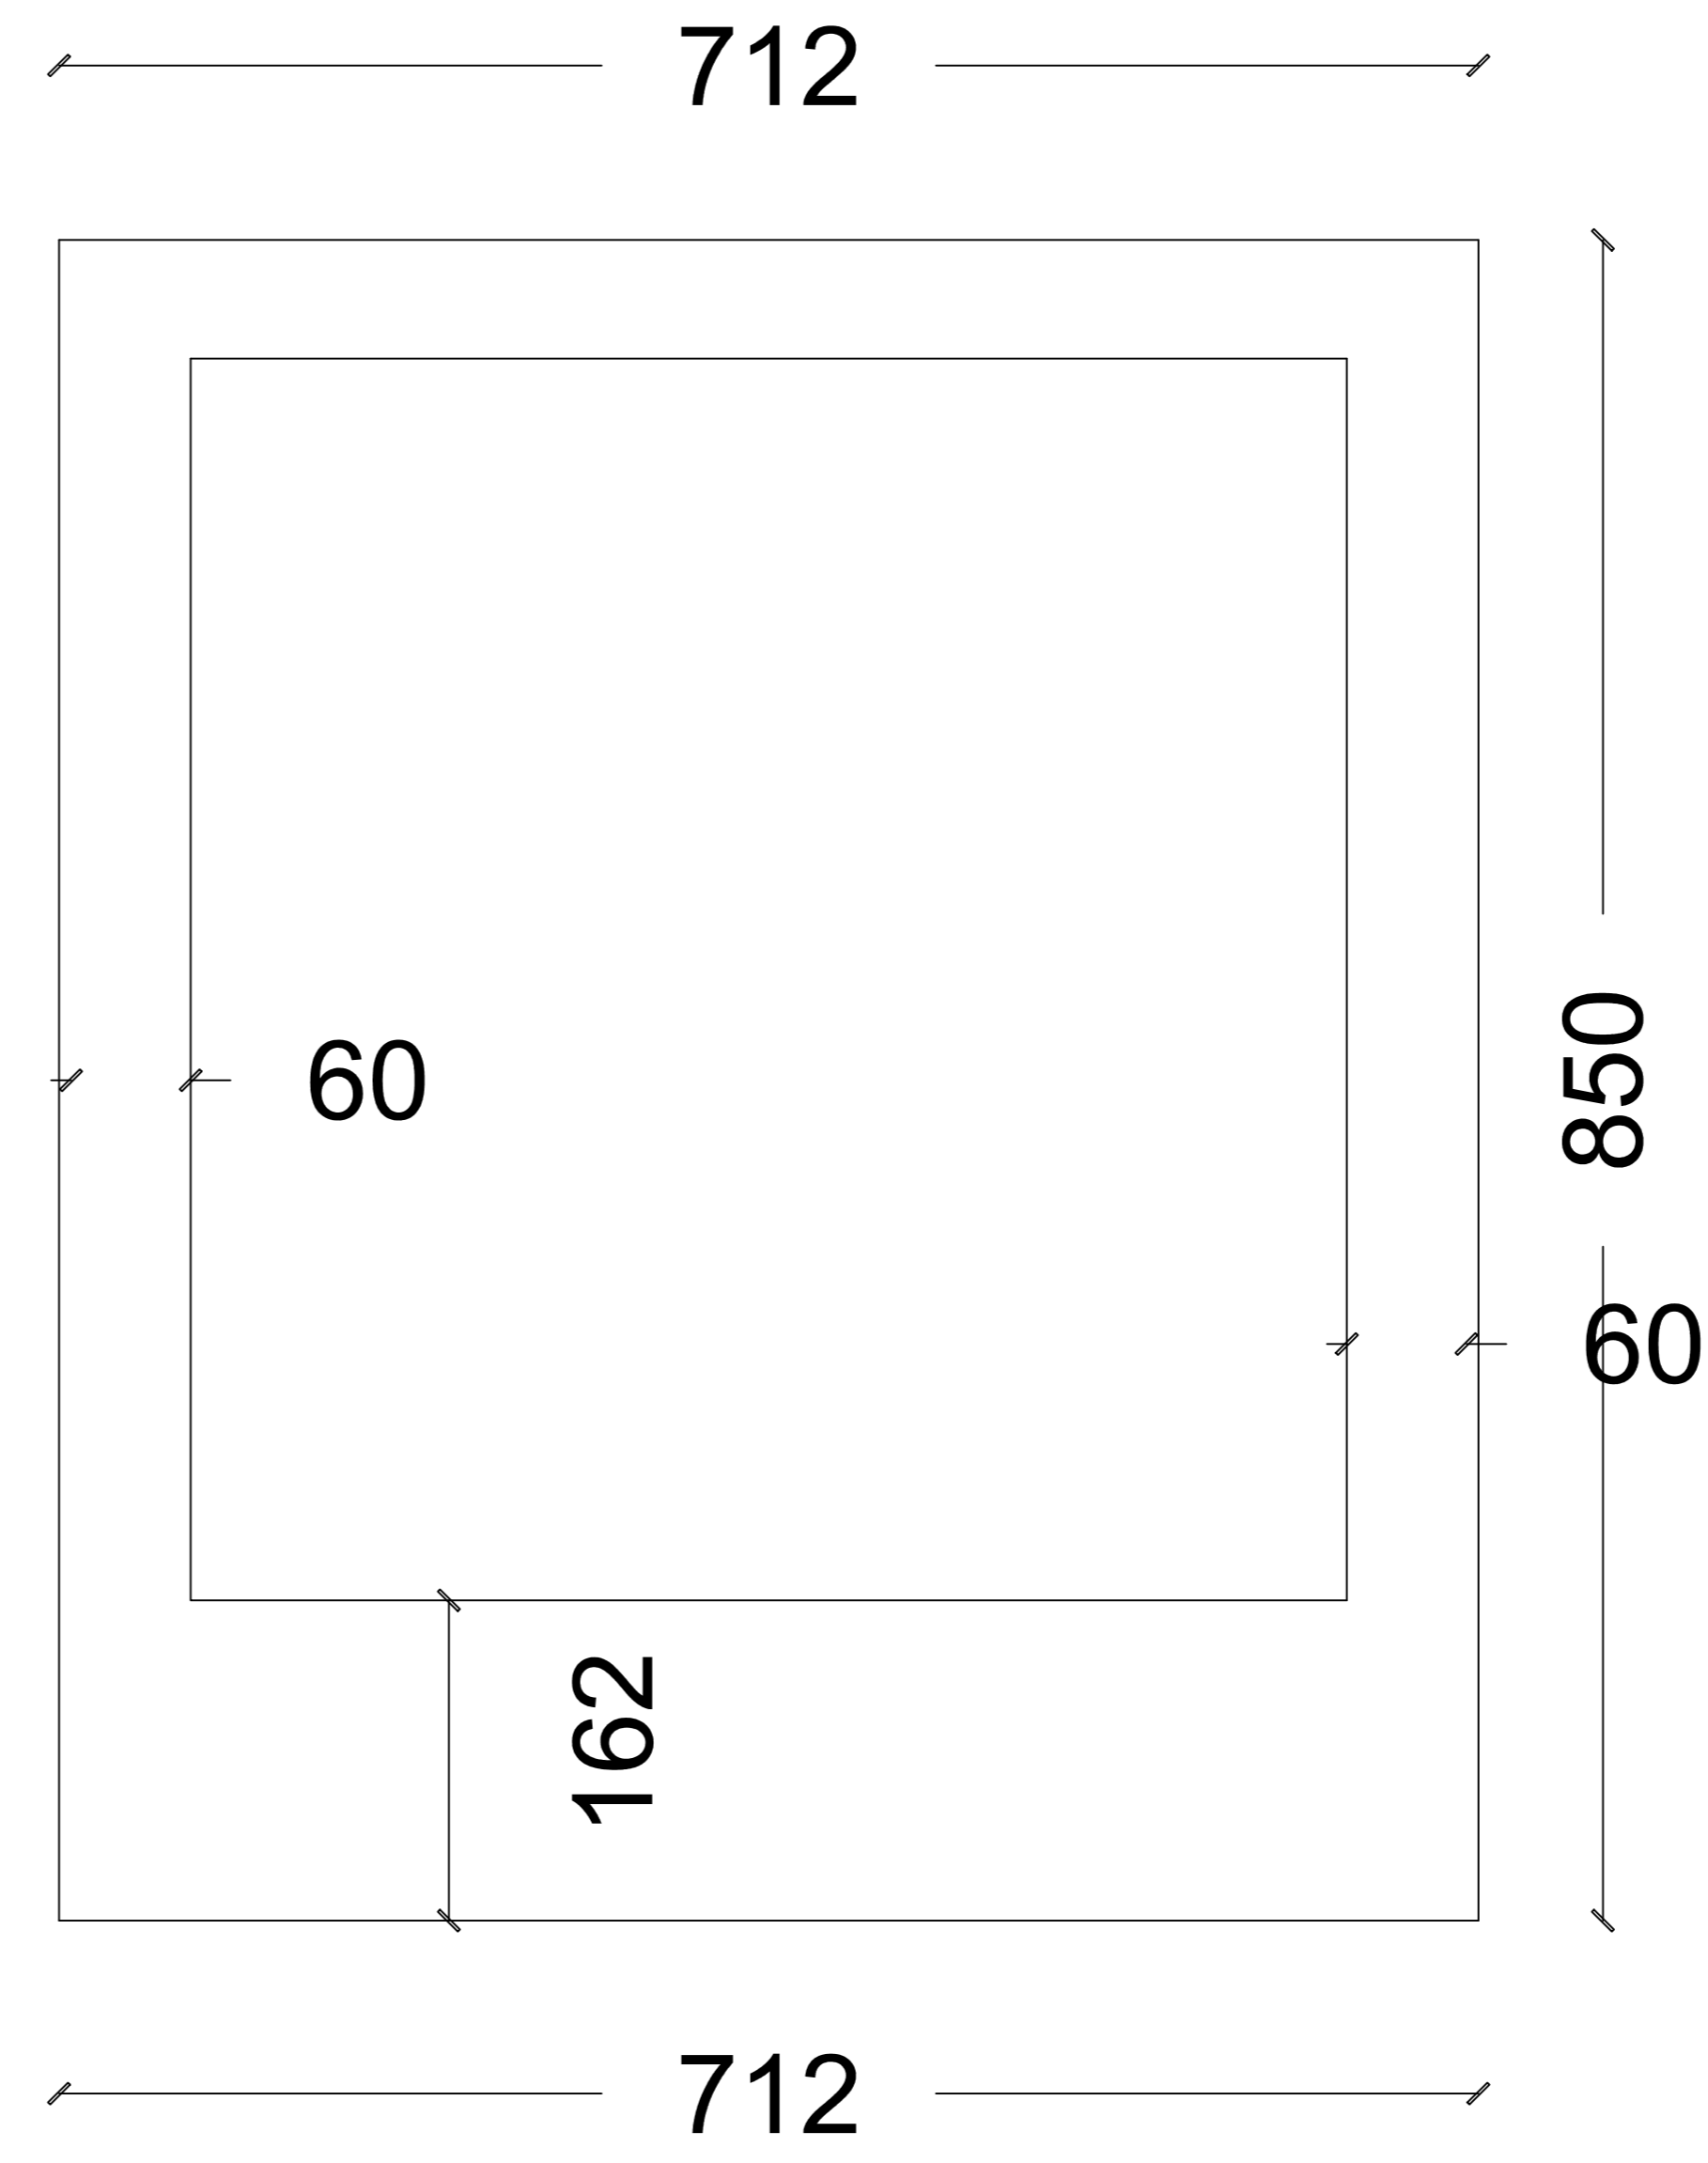

4 panels white mdf 18mm  
additional panels-panel# 11

8 panels white mdf 18mm  
panel#6

2 panels white mdf 18mm  
panel#5

8 panels white mdf 18mm  
Panels#4

Cabinet side panel cutout details  
Cab# 6, Drawer cab#1

1 panel white mdf 18mm -panel#3