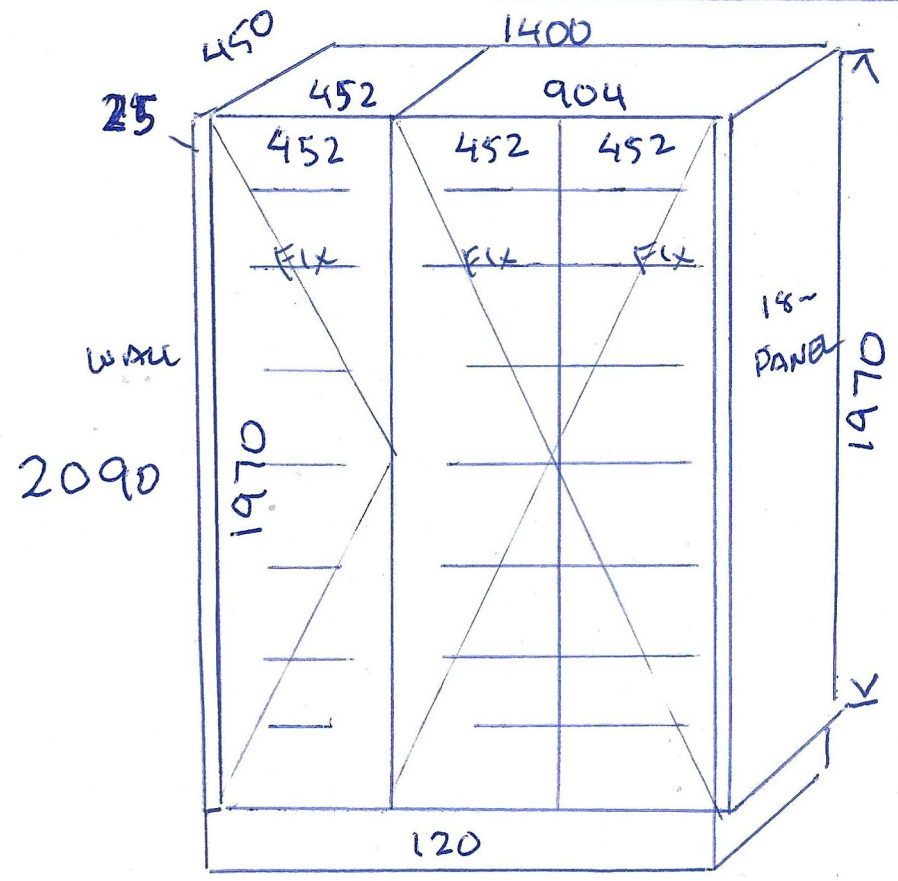

- * POLYTEC
- SEPIA OAK
- RAVINE
- * TOP TO BE PAINTED
- * KNOB TITUS
- BLACK MATT (13 OFF)
- DOHA 7580

STRIP LIGHT INSIDE