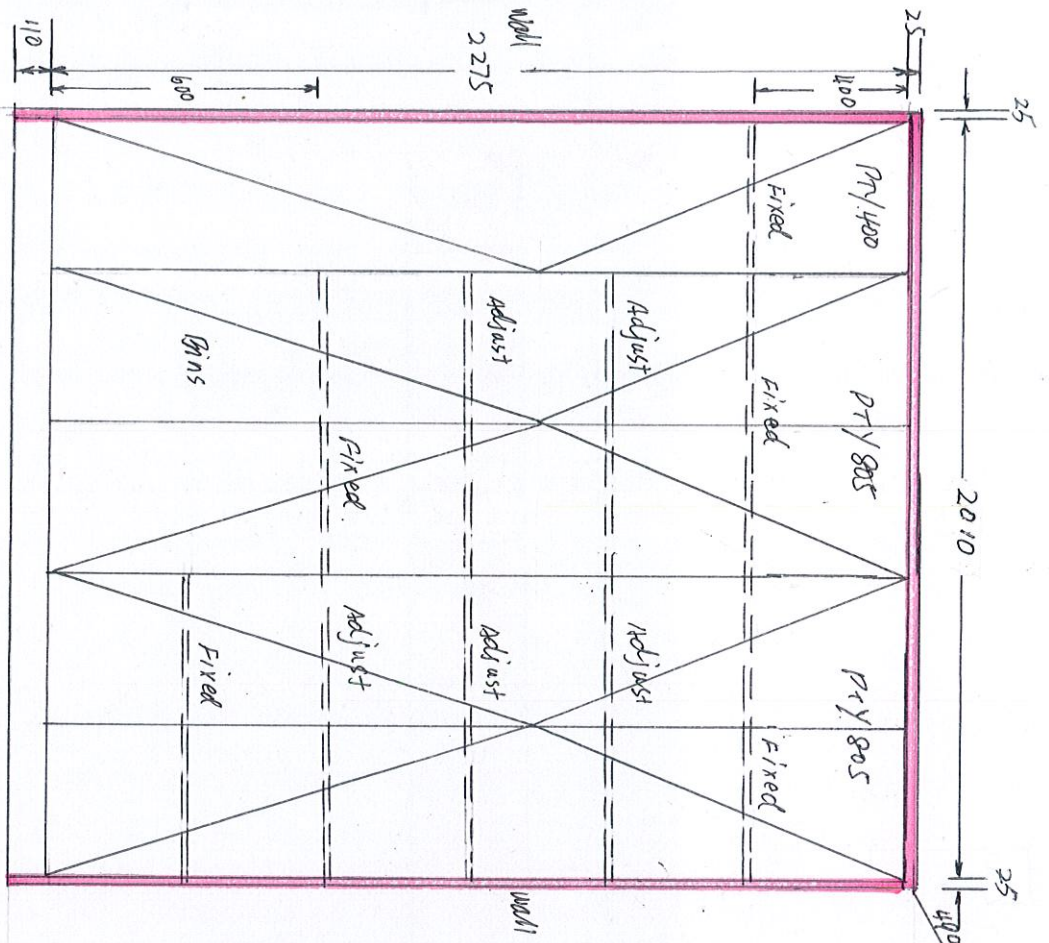

Client Craig. mirror. KLD.

polytec. Polar white matt.